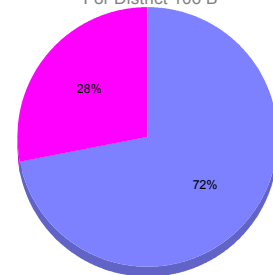

Club Results 2011-2012

Goal, New, Dropped, Gain/Loss

MEMBERSHIP

**Membership Results
2011-2012**

**Membership
2010-2011**

Month	Net Memb Goal	Actual New Memb	Actual Dropped Memb	Gain/Loss of Memb	Gain/ Loss of Memb
Oct/Nov/Dec	0	156	173	-17	-35
Totals	0	156	173	-17	-35

Membership Results 2011-2012

Goal, New, Dropped, Gain/Loss

Comparison of Club Gain/Loss

Current Year Compared to the Previous Year

Comparison of Membership Gain/Loss

Current Year Compared to the Previous Year

YTD Status Quo Clubs 2010-2011

Status Quo Clubs Compared to Status Quo Members

Gender Comparison 2010-2011

For District 106 B

Oct/Nov/Dec
■ Male ■ Female